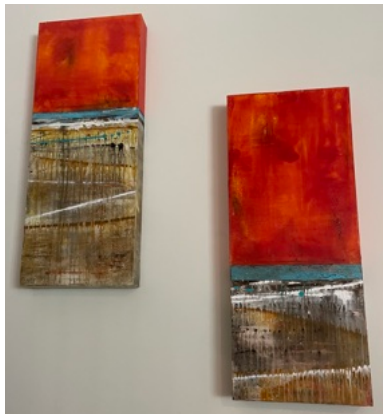

Mary Jeanne Magill
(granddaughter of Jackie + Craig Harrell)

The Lines
Tempera on paper

NFS

Austin Gray
(granddaughter of Joe Kahr)

Bottoms Up in the Swamp
Print

\$50

Su Abbott

Untitled
Diptych oil on canvas